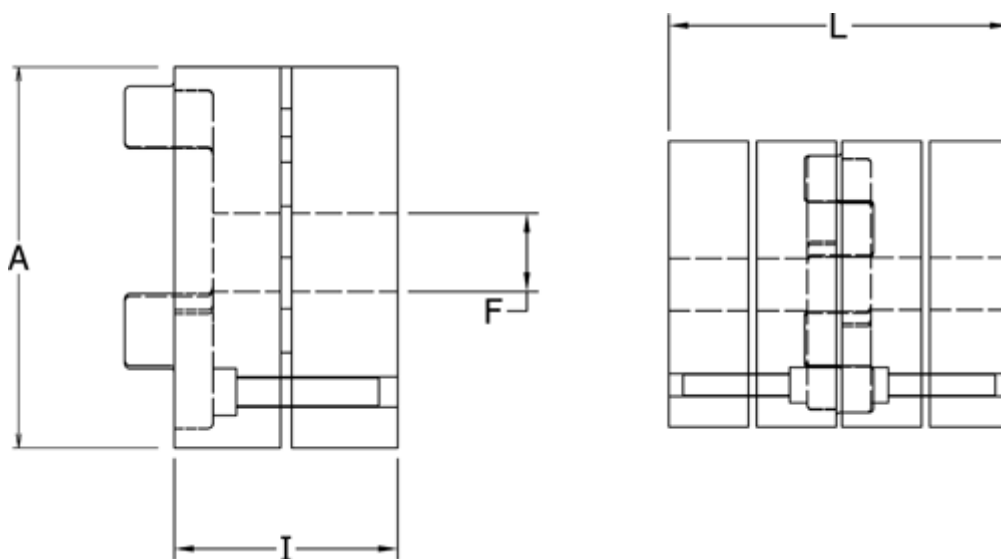

Article number: 3335038A018

Description: Conical Clamping Klonex ES 38/45  
ALU Aluminium, Bore 18H7 mm

## Measures

A = 80  
F = 18  
I = 45.0  
L = 114  
t = M6